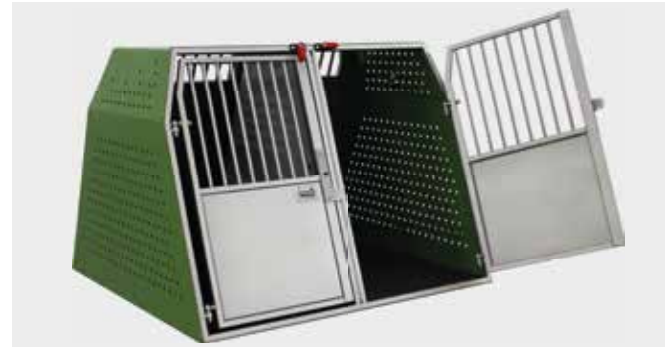

▪ Single-berth box with divided door

Request a quote now  
by calling +49 5422 94390-272 or by emailing  
info@gla-wel.de!

▪ Double-berth box for Dacia Duster

▪ Double-berth box with escape flaps

▪ Attachable hanging bowl, similar to picture

▪ Double-berth box for Land Rover Discovery Sport

### Basic double-berth box

Dimensions in mm:  
940 x 950 x 650  
(W x D x H)  
Price:  
940,00 Euros  
incl. VAT

\* suitable for many types of vehicles

- Single-berth box with storage frame

- Single-berth box for BMW3