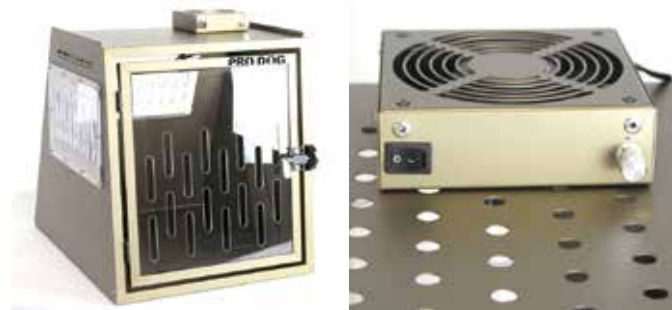

Product benefits

- Low weight, therefore super flexible in use
- All-round view possible, light incidence into the box from all four sides
- High stability of the material, due to the constructive nature of the frame for optimum safety: high quality material, reinforced corner connectors in the frame profiles, use of unbreakable, tested and approved standardized plastic material
- Skin-friendly surfaces: The polycarbonate is harmless for the skin
- Excellent forced ventilation with generous, deburred ventilation slits; additional ventilation holes at the top, a 12V fan is additionally available (at an extra charge)
- Stable, easy to operate locking mechanism
- Low-rotting stainless steel rivets and stainless steel screws
- An attractive and friendly design without the market standard "grating optics",
But: Optionally the door can be equipped with bars. The price remains unchanged!
- Order option for accessories (at an extra charge)

▪ PRO DOG Dog Transport Box "S" with mounted 12V fan

▪ Thermally insulating rubber mats for PRO DOG Dog Transport Boxes

PRO DOG

Dog Transport Box

The aluminium light-weight – perfect in price and performance!

Description for PRO DOG Dog Transport Boxes size "S"/"M":

- Lightweight dog transport box made of anodised aluminium 3.3535 (Anodised: E6C32 "Light bronze")
- The bright dog box for usage in the trunk and vehicle interior (not usable on seats) completely dispenses with bars.
- Side windows, emergency escape flap, door panel with forced ventilation made of flame-retardant, fracture-solid plastic with skin-friendly properties.