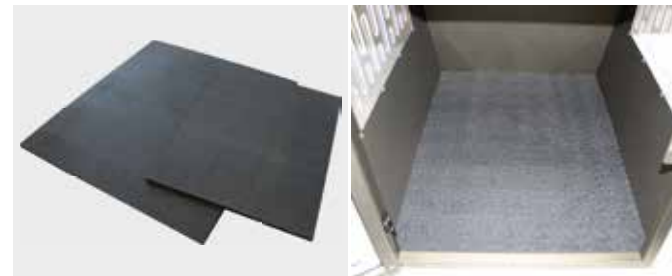

▪ Thermally insulating rubber mats for PRO DOG Dog Transport Boxes