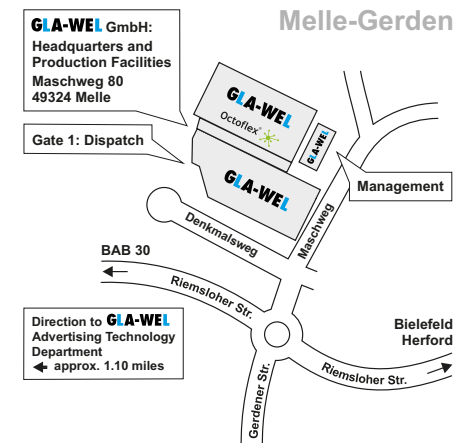

Editor:

GLA-WEL GmbH

Maschweg 80

49324 Melle

Phone: +49 5422 94390-1

Email: info@gla-wel.de

Internet: www.gla-wel.de

Responsible:

D. Glahs, G. Welkener,
S. Glahs, S. Welkener

Photos and illustrations:

© GLA-WEL GmbH